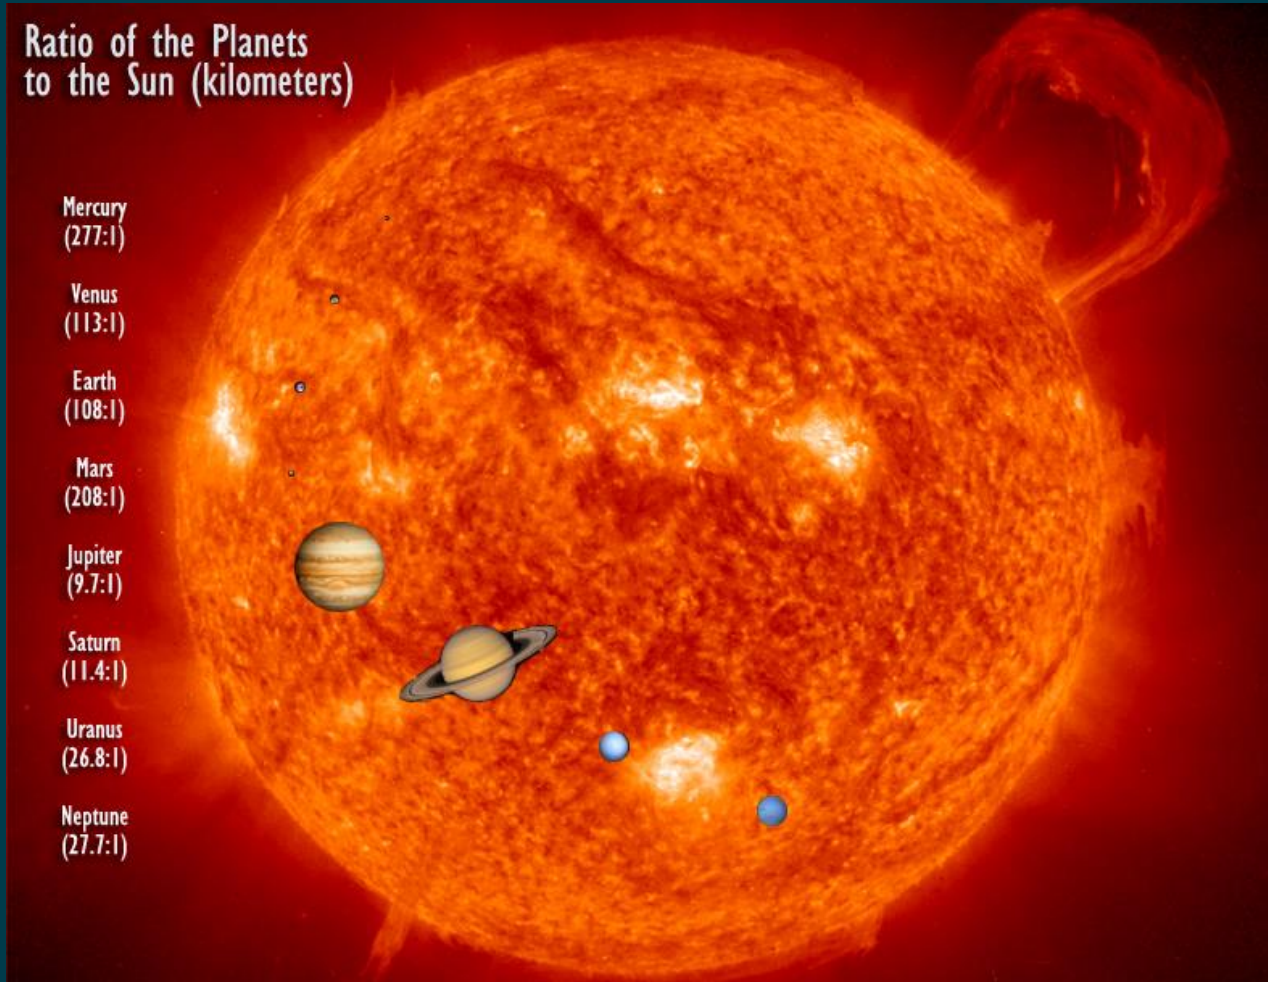

Relative Planet Sizes

<https://sdo.gsfc.nasa.gov/>

Using classroom objects can you show what size the planets are compared to the big image of the Sun on the next slide?