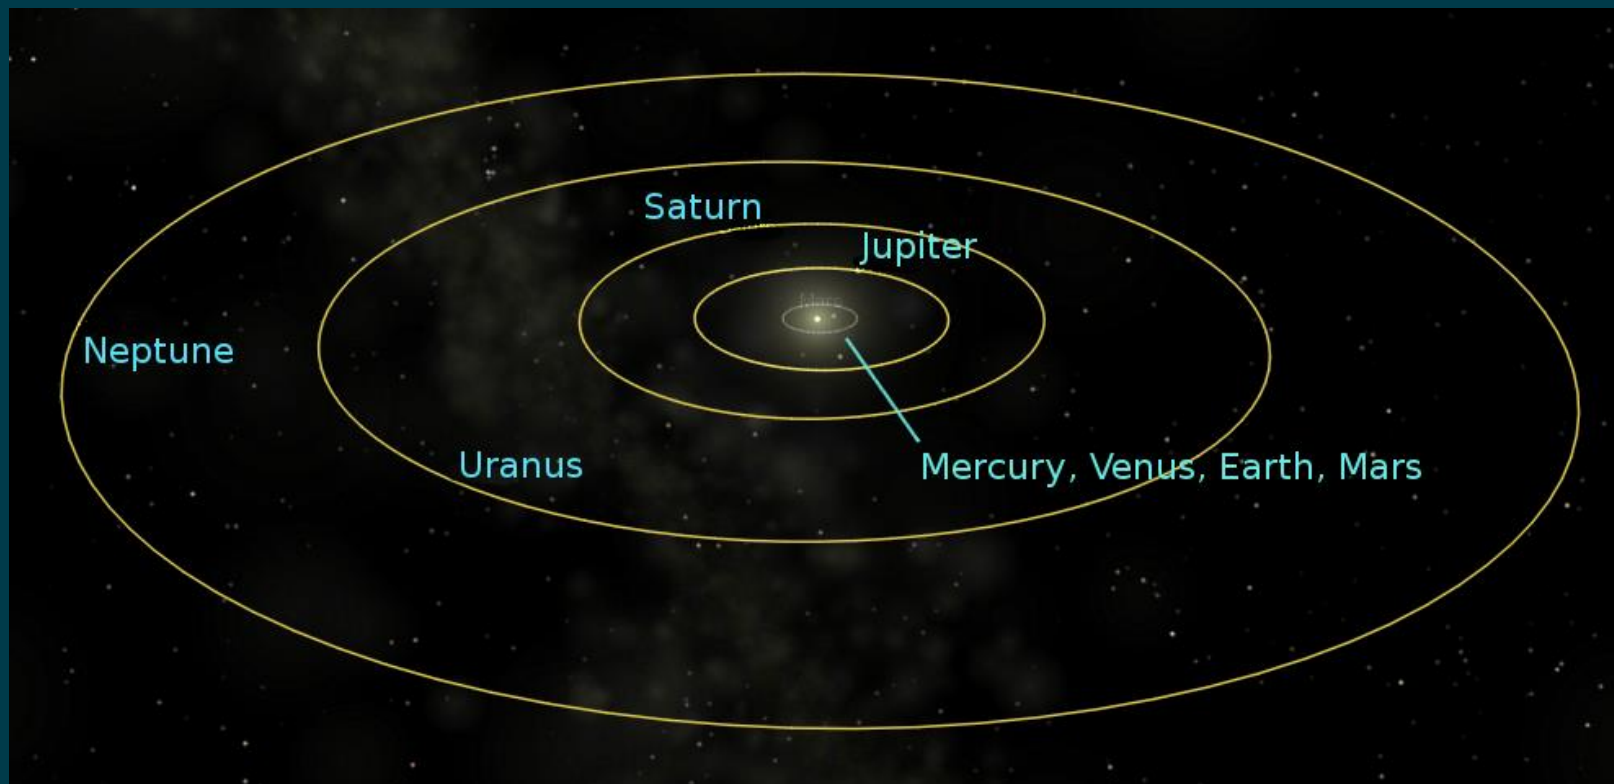

Trinity College Dublin
Coláiste na Tríonóide, Baile Átha Cliath
The University of Dublin

Our Solar System to Scale: Sizes and Distances

The Sun

- Yellow dwarf star
- The sun's atmosphere - or corona - is hotter than the surface of the sun.
- 100 Earths could fit across the Sun in this image

Relative Planet Sizes

<https://sdo.gsfc.nasa.gov/>

Using classroom objects can you show what size the planets are compared to the big image of the Sun on the next slide?

Estimating Distances

With your thin piece of paper estimate where the planets are in between the Sun and Neptune

Actual Distances

[if the moon were a pixel](#)

Mercury

Venus

Earth

Mars

Jupiter

Saturn

Uranus

Neptune

Why do we think this misconception exists?